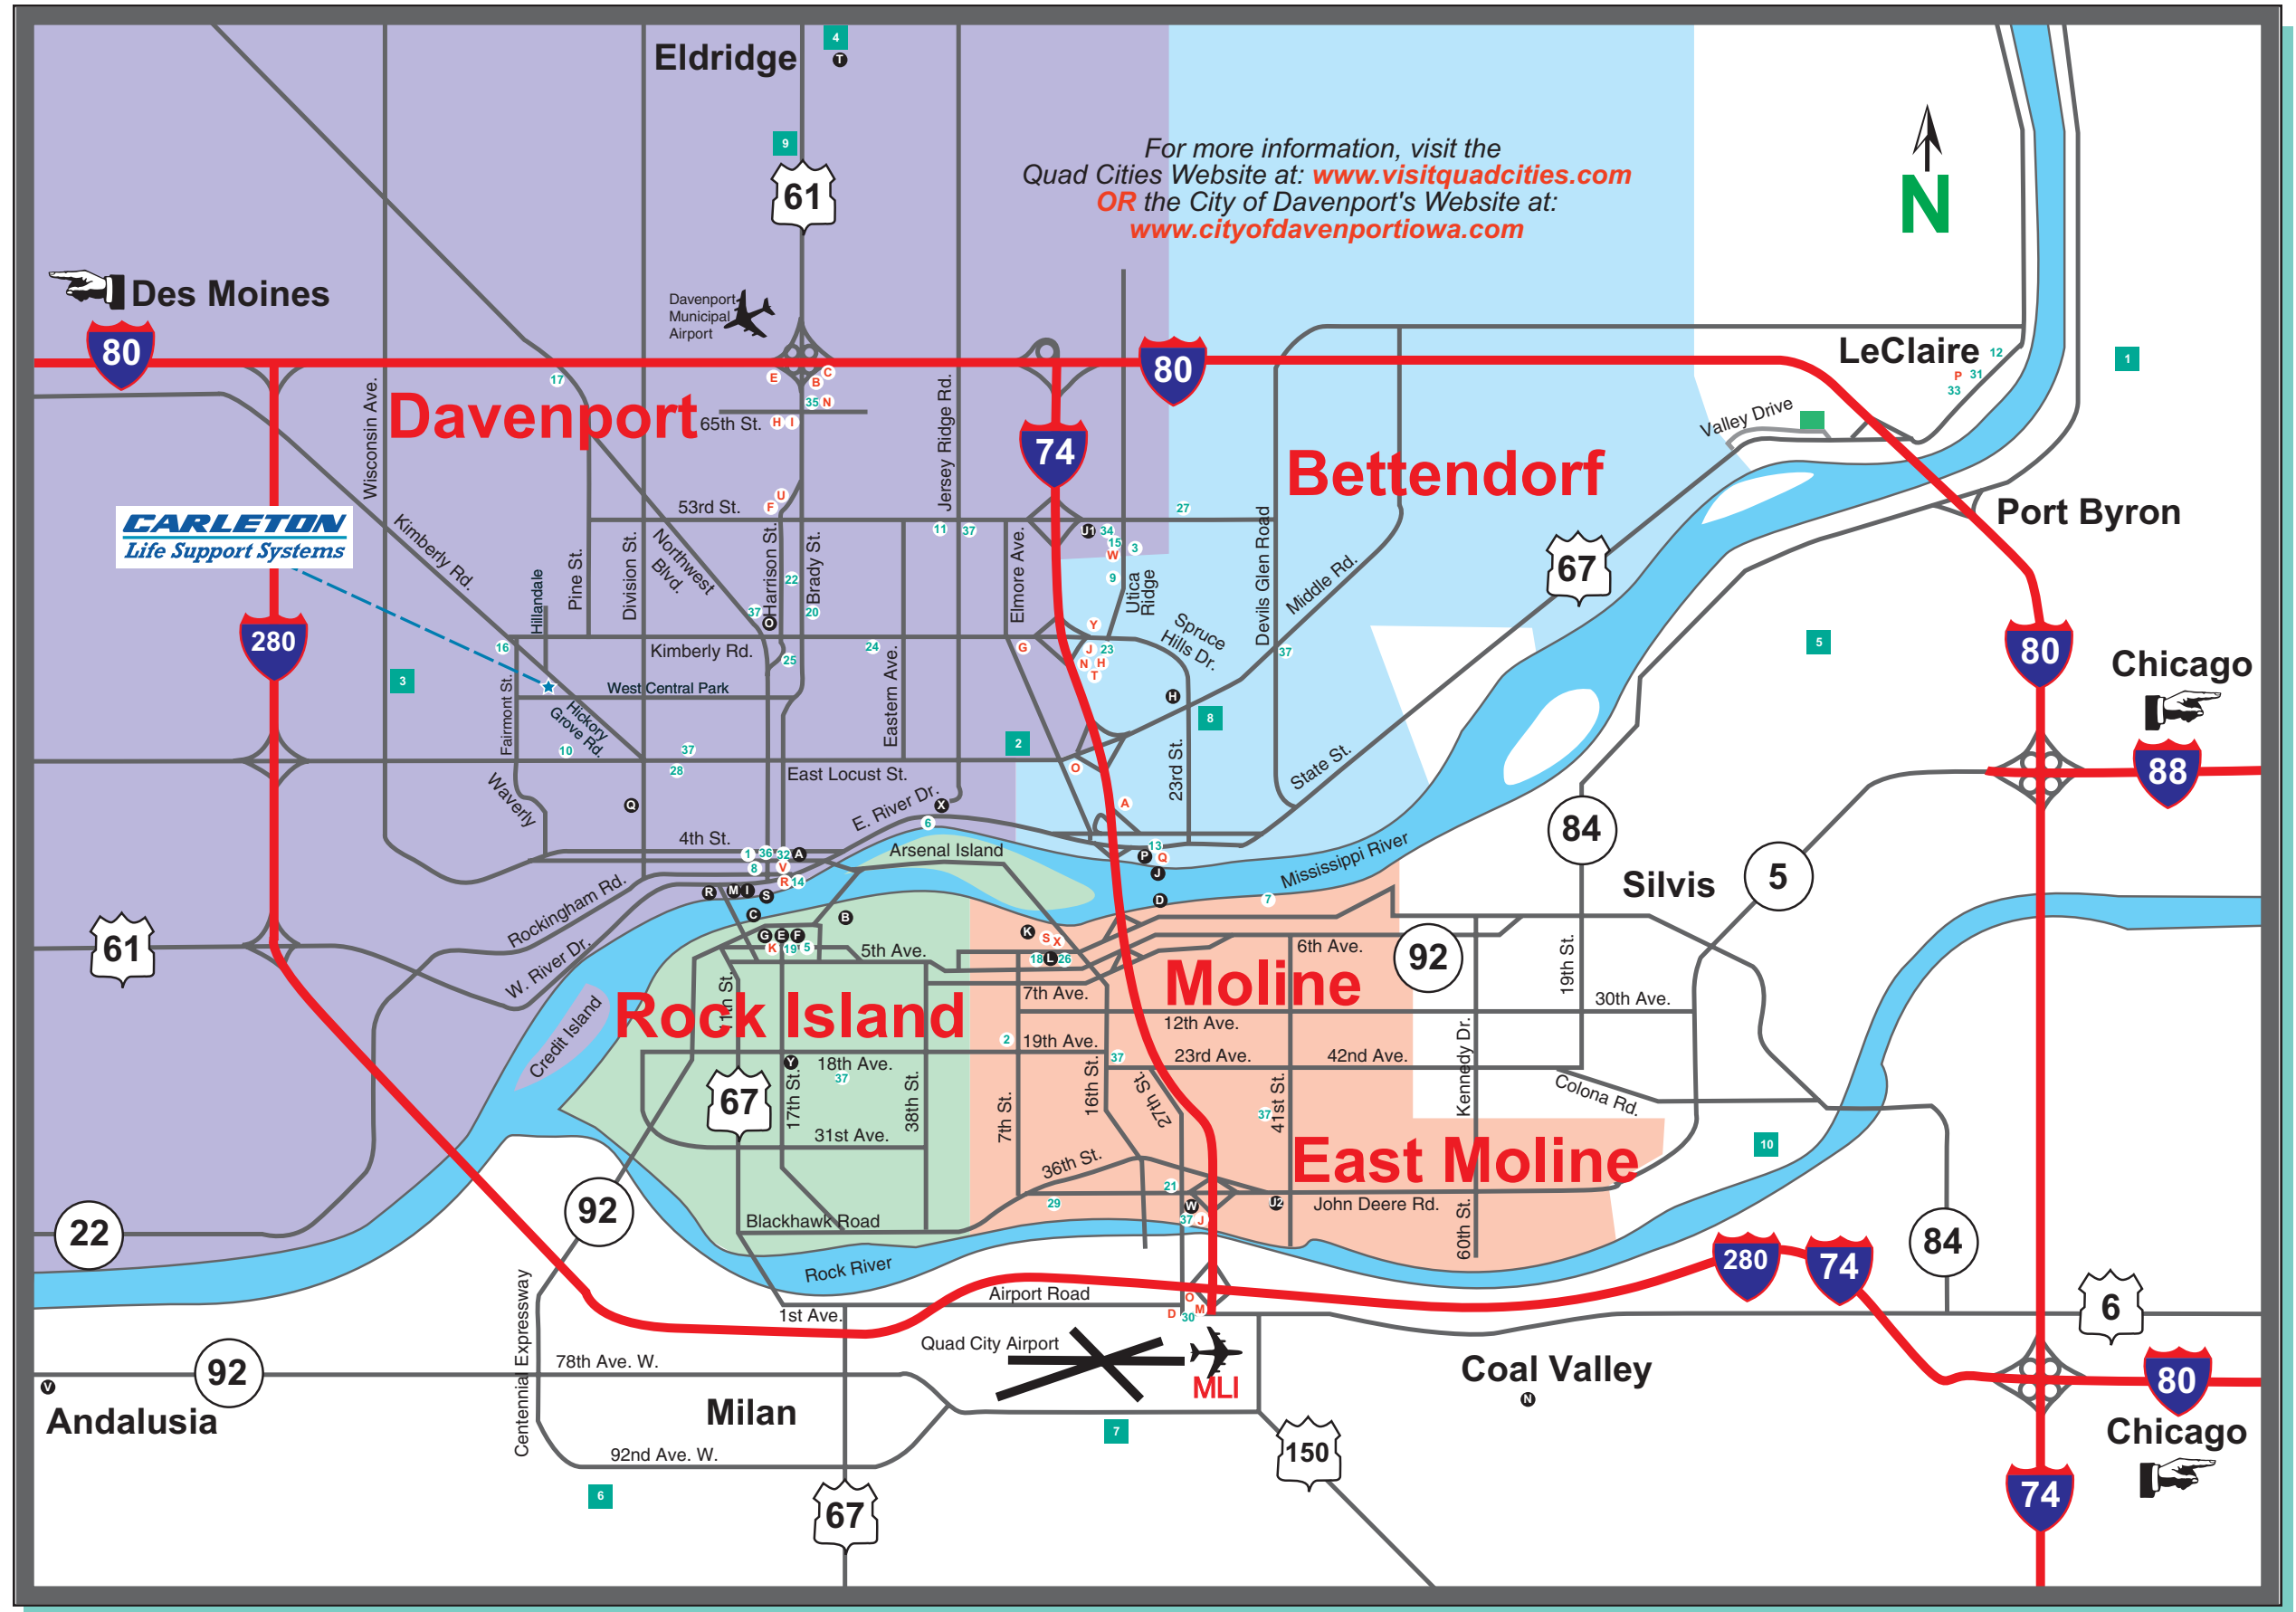

QC Restaurants/Pubs

- 1 - Antonella's Pizzeria & Restaurante
- 2 - Belgian Village
- 3 - Biaggi's Ristorante Italiano
- 4 - Bierstube Bar & Grill
- 5 - Blue Cat Brew Pub
- 6 - Boathouse, The
- 7 - Captain's Table
- 8 - Centro Restaurant
- 9 - Crave Bar Grill & Fondu Room
- 10 - Dragon Palace
- 11 - Exotic Thai
- 12 - Faithful Pilot
- 13 - Farraday's Restaurant
- 14 - Front Street Brewery
- 15 - Granite City
- 16 - Harlan's
- 17 - Iowa Machine Shed
- 18 - Johnny's Italian Steakhouse
- 19 - Le Figaro French Restaurant
- 20 - Mandarin Chinese
- 21 - Miss Mamie's Catfish House
- 22 - Mo Brady's
- 23 - Old Chicago
- 24 - Outback Steakhouse
- 25 - Pat McGuire's Irish Am. Grill
- 26 - Portabellas Italian Bistro
- 27 - Red Crow Grille
- 28 - Riefe's
- 29 - RJ Boar's
- 30 - Skyline Inn
- 31 - Sneaky Pete's Cowboy Steaks
- 32 - Starting Line, The
- 33 - Steventon's
- 34 - Texas Roadhouse
- 35 - Thunder Bay Grille
- 36 - Trattoria Tiramisu'
- 37 - Whitey's Ice Cream (9)

Points of Interest

- | | | | | |
|---|---|--|---|---|
| <ul style="list-style-type: none"> A - Adler Theatre/River Center B - Botanical Gardens C - Casino Rock Island D - Celebration Belle Dinner Cruises | <ul style="list-style-type: none"> E - Circa 21 Dinner/Playhouse F - Comedy Sportz G - The District H - Family Museum of Arts & Science I - Figue Art Museum J - Isle of Capri Casino | <ul style="list-style-type: none"> K - i wireless Center L - John Deere Commons M - John O'Donnell Stadium N - Niabi Zoo O - Northpark Mall P - Penguin's Comedy Club/Sports Bar | <ul style="list-style-type: none"> Q - Putnam Museum & IMAX R - Quad City Sport Center S - Rhythm City Casino T - Scott County Park U - Showcase Cinemas/Great Escape V - Ski Snowstar Winter Sports Park | <ul style="list-style-type: none"> W - Southpark Mall X - Village of East Davenport Y - Whitewater Junction Aquatic Center |
|---|---|--|---|---|