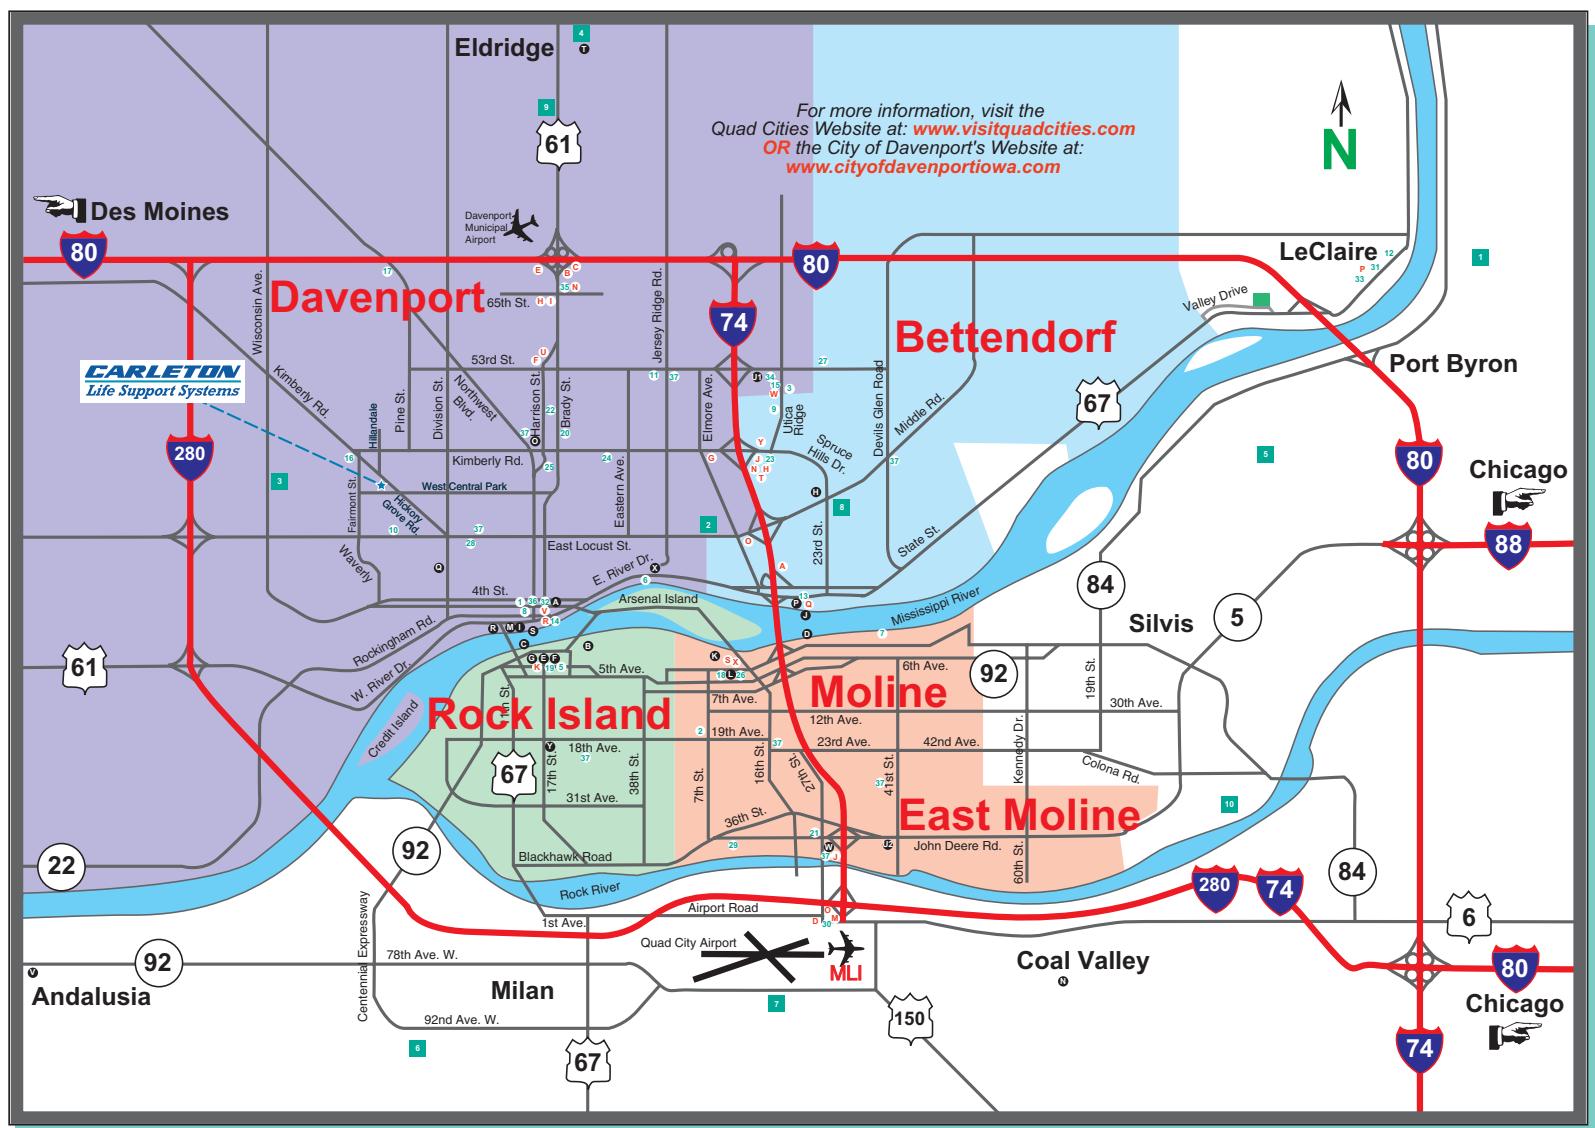

1. ### QC Restaurants/Pubs
2. 1 - Antonella's Pizzeria & Restaurante
   - 2 - Belgian Village
   - 3 - Biaggi's Ristorante Italiano
   - 4 - Bierstube Bar & Grill
   - 5 - Blue Cat Brew Pub
   - 6 - Boathouse, The
   - 7 - Captain's Table
   - 8 - Centro Restaurant
   - 9 - Crave Bar Grill & Fondu Room
   - 10 - Dragon Palace
   - 11 - Exotic Thai
   - 12 - Faithful Pilot
   - 13 - Farraday's Restaurant
   - 14 - Front Street Brewery
   - 15 - Granite City
   - 16 - Harlan's
   - 17 - Iowa Machine Shed
   - 18 - Johnny's Italian Steakhouse
   - 19 - Le Figaro French Restaurant
   - 20 - Mandarin Chinese
   - 21 - Miss Mamie's Catfish House
   - 22 - Mo Brady's
   - 23 - Old Chicago
   - 24 - Outback Steakhouse
   - 25 - Pat McGuire's Irish Am. Grill
   - 26 - Portabellas Italian Bistro
   - 27 - Red Crow Grille
   - 28 - Riefe's
   - 29 - R-J Boar's
   - 30 - Skyline Inn
   - 31 - Sneaky Pete's Cowboy Steaks
   - 32 - Starting Line, The
   - 33 - Steventon's
   - 34 - Texas Roadhouse
   - 35 - Thunder Bay Grille
   - 36 - Trattoria Tiramisu'
   - 37 - Whitey's Ice Cream (9)

1. ### Golf Courses (Public)
2. 1 - Byron Hills
   - 2 - Duck Creek
   - 3 - Emeis
   - 4 - Glynn's Creek
   - 5 - Golfmohr
   - 6 - Highland Springs
   - 7 - Indian Bluff
   - 8 - Palmer Hills
   - 9 - Rustic Ridge
   - 10 - TPC at Deere Run

1. ### Points of Interest

- A - Adler Theatre/River Center - B - Botanical Gardens - C - Casino Rock Island - D - Celebration Belle Dinner Cruises	- E - Circa 21 Dinner/Playhouse - F - Comedy Sportz - G - The District - H - Family Museum of Arts & Science - I - Figge Art Museum - J - Isle of Capri Casino	- K - i wireless Center - L - John Deere Commons - M - John O'Donnell Stadium - N - Niabi Zoo - O - Northpark Mall - P - Penguin's Comedy Club/Sports Bar	- Q - Putnam Museum & IMAX - R - Quad City Sport Center - S - Rhythm City Casino - T - Scott County Park - U - Showcase Cinemas/Great Escape - V - Ski Snowstar Winter Sports Park	- W - Southpark Mall - X - Village of East Davenport - Y - Whitewater Junction Aquatic Center